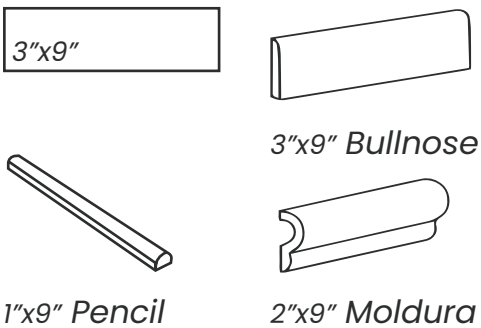

TRIBECA

CERAMIC TILE

Technical Data

Thickness	9 mm
Frost Resistant	No
Application	Interior Walls
Material	Glazed Porcelain
Shade Variation	V1

Lead Time

In Stock/Quick Ship

Sizes

Colors

*White option comes in Matte.